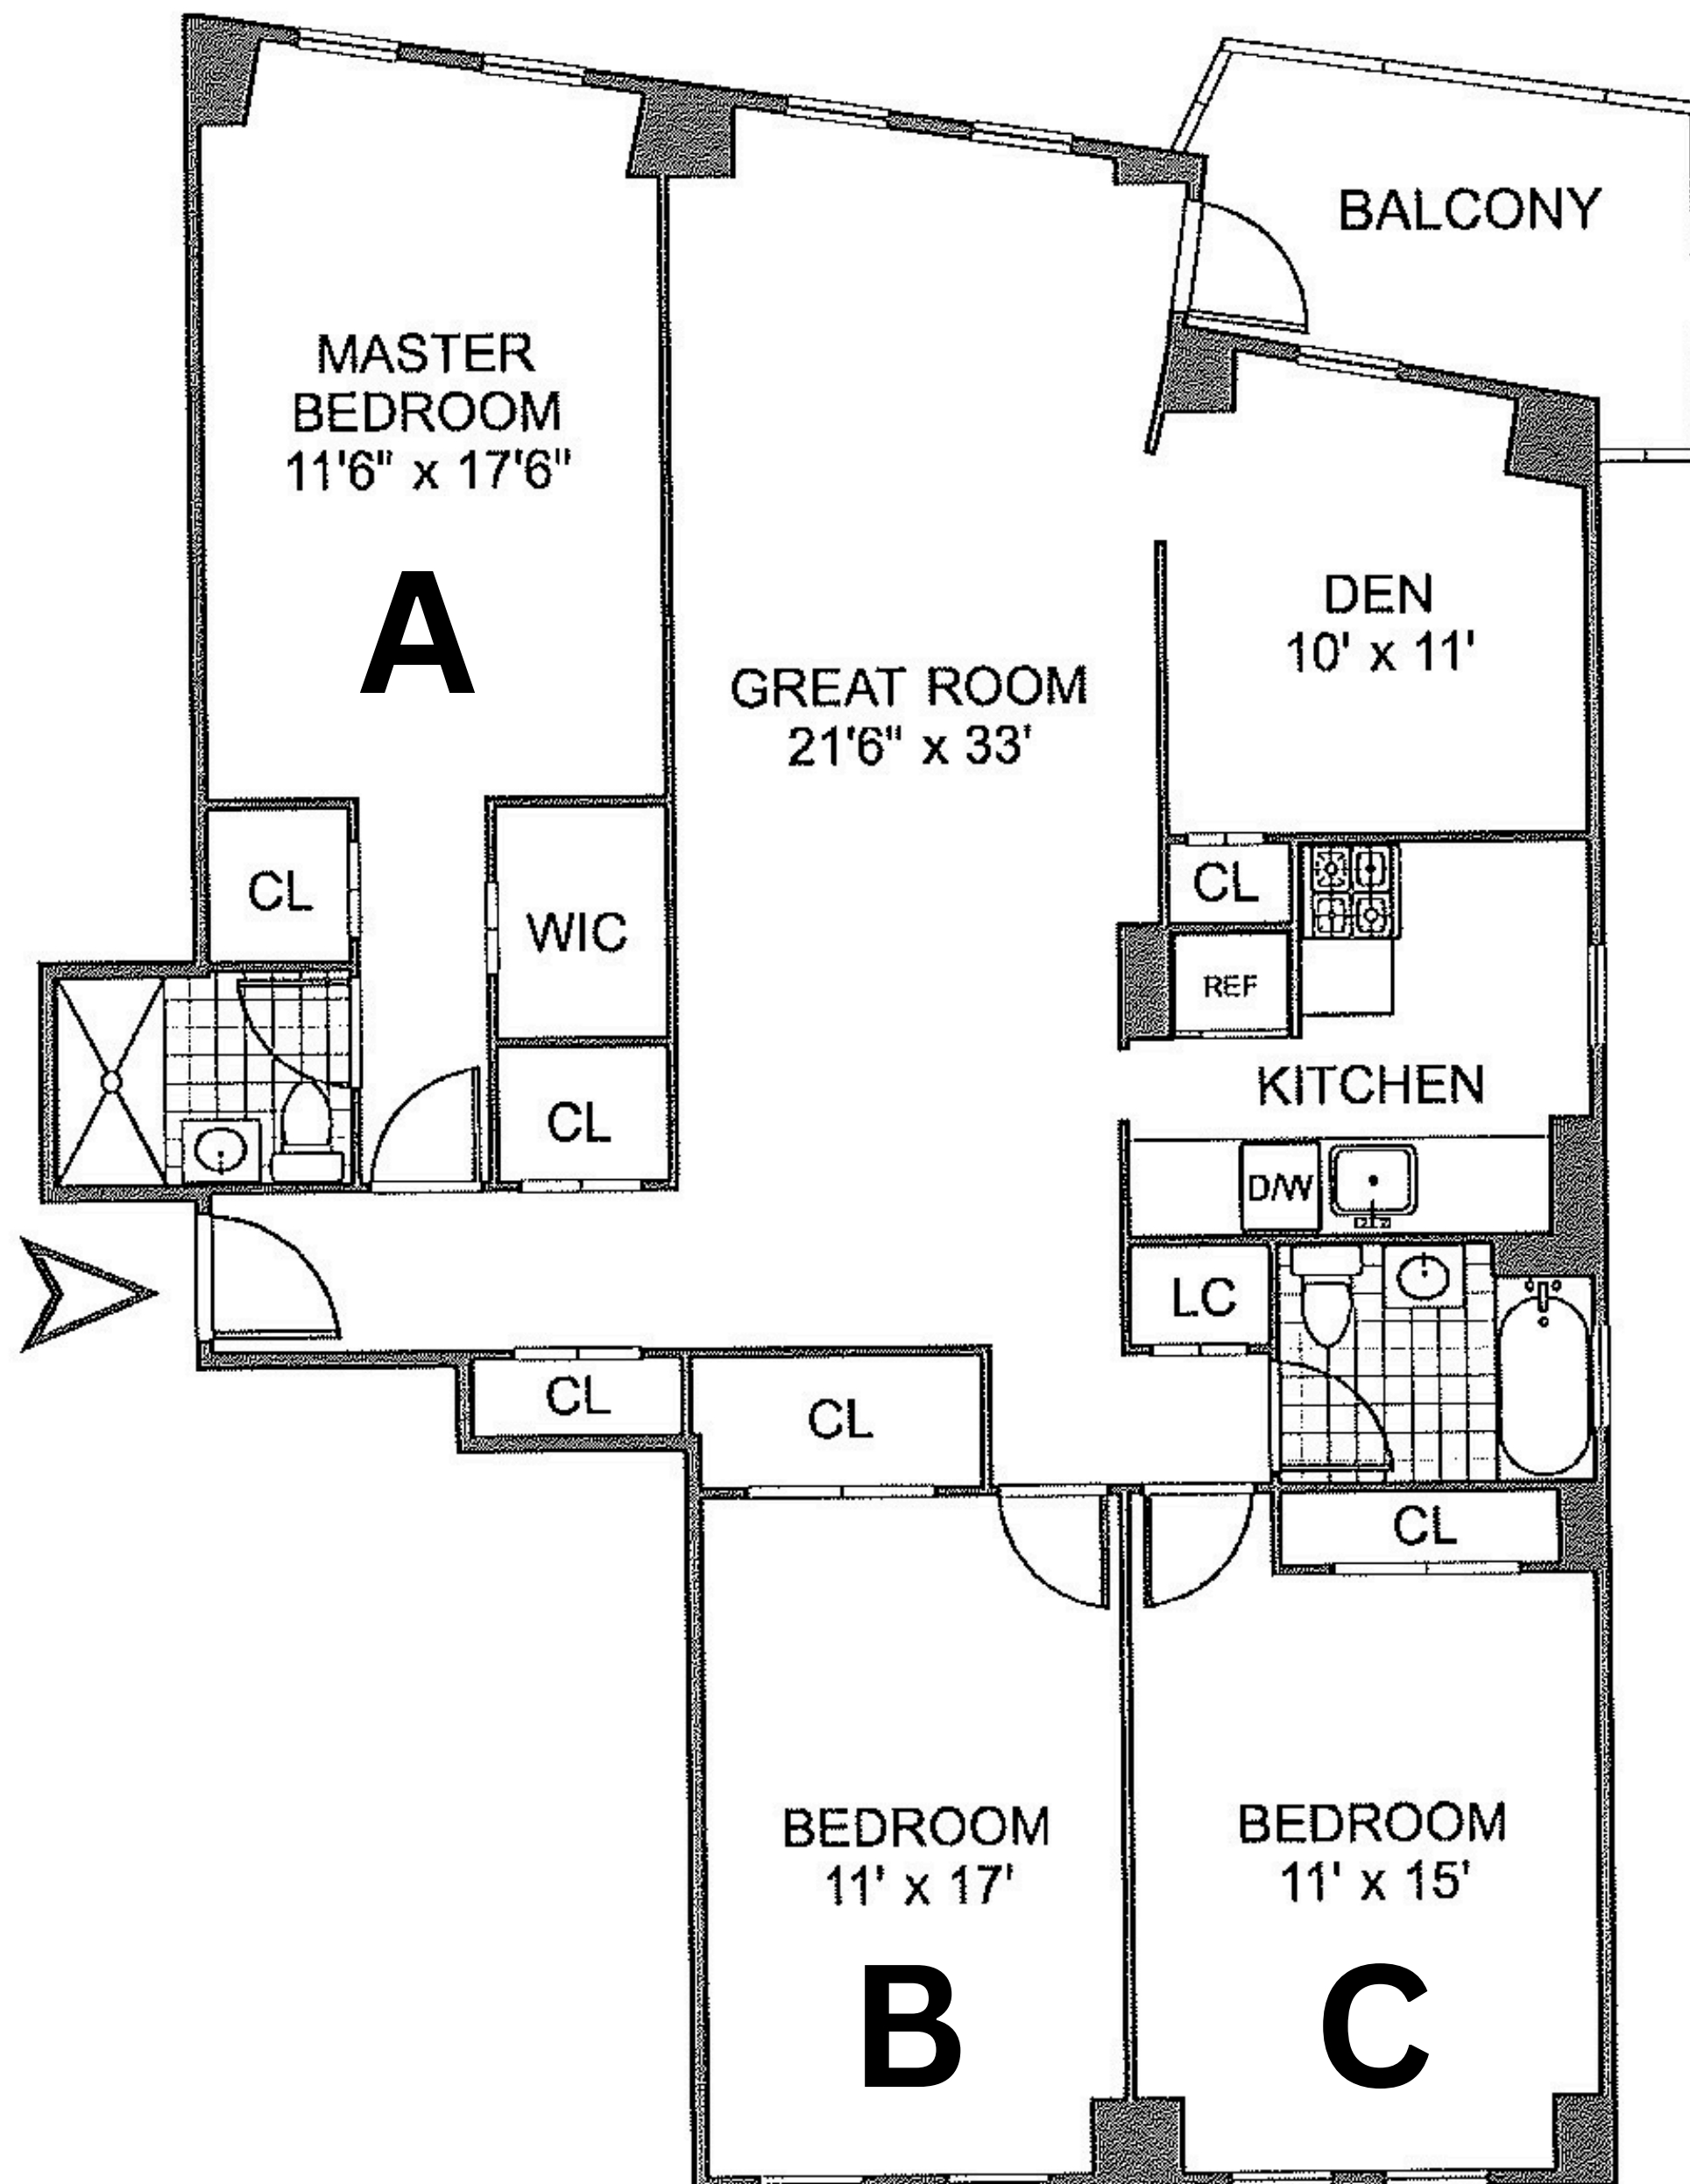

77 PROSPECT PARK

THE B UNIT

3 BEDROOM/2 BATHROOM/GREAT ROOM/
DEN/BALCONY
1,345 SQ.FT.

LEASING CENTER: 80 PROSPECT STREET, STAMFORD, CT 06901
CALL FOR INFORMATION: (203) 325-3848 WWW.203LIVING.COM