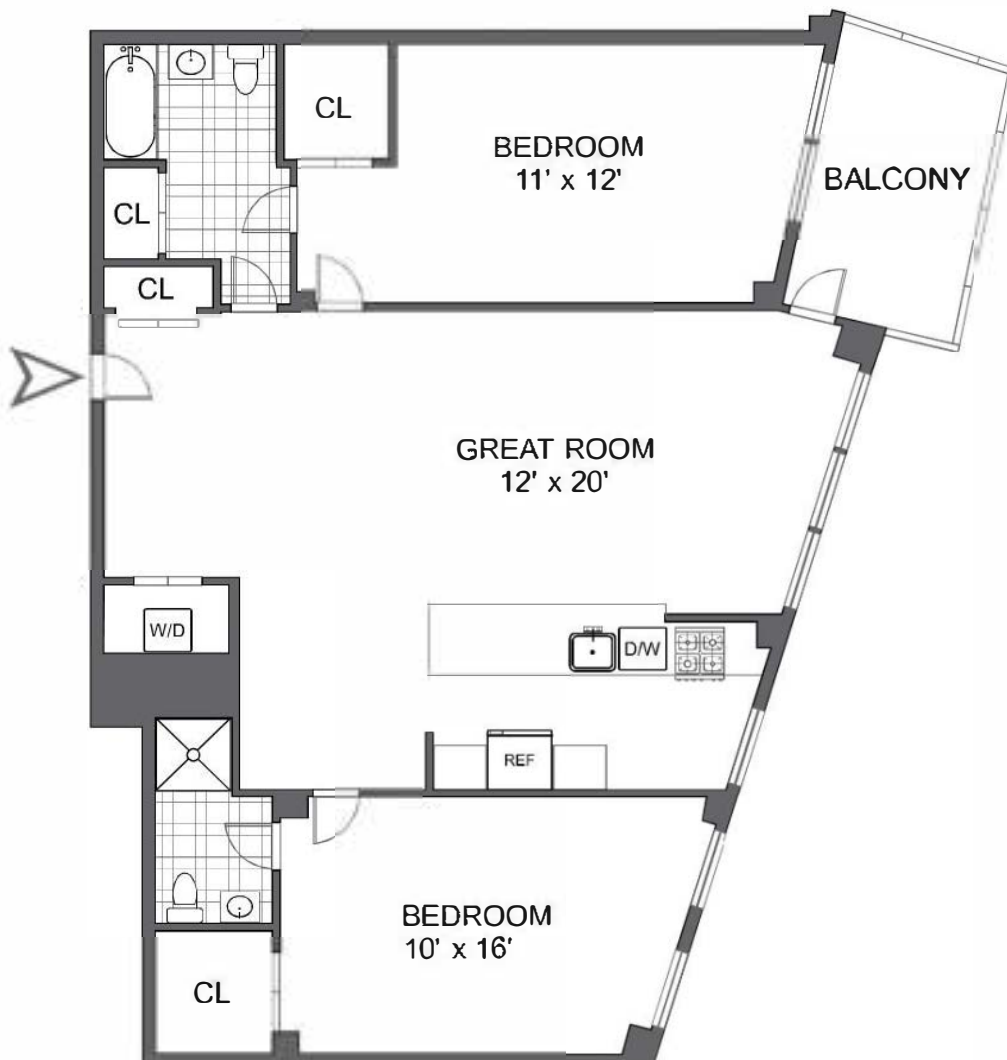

2 BEDROOM/1 BATHROOM/
GREAT ROOM/BALCONY
870 SQ.FT.

LEASING CENTER: 80 PROSPECT STREET, STAMFORD, CT 06901
CALL FOR INFORMATION: (203) 325-3848 www.203LIVING.COM

65 PROSPECT PARK THE H UNIT

1 BEDROOM/1 BATHROOM/GREAT ROOM
750 SQ.FT.

LEASING CENTER: 80 PROSPECT STREET, STAMFORD, CT 06901
CALL FOR INFORMATION: (203) 325-3848 www.203LIVING.COM

65 PROSPECT PARK THE K UNIT

1 BEDROOM/1 BATHROOM/LIVING ROOM
810 SQ.FT.

LEASING CENTER: 80 PROSPECT STREET, STAMFORD, CT 06901
CALL FOR INFORMATION: (203) 325-3848 www.203LIVING.COM

65 PROSPECT PARK THE M UNIT

2 BEDROOM/2 BATHROOM/
GREAT ROOM/BALCONY
1,054 SQ.FT.

LEASING CENTER: 80 PROSPECT STREET, STAMFORD, CT 06901
CALL FOR INFORMATION: (203) 325-3848 www.203LIVING.COM

65 PROSPECT PARK THE N UNIT

2 BEDROOM/2 BATHROOM/
GREAT ROOM/BALCONY
1,163 SQ.FT.

LEASING CENTER: 80 PROSPECT STREET, STAMFORD, CT 06901
CALL FOR INFORMATION: (203) 325-3848 www.203LIVING.COM

65 PROSPECT PARK THE O UNIT

3 BEDROOM/2 BATHROOM/
GREAT ROOM/BALCONY
1,200 SQ.FT.