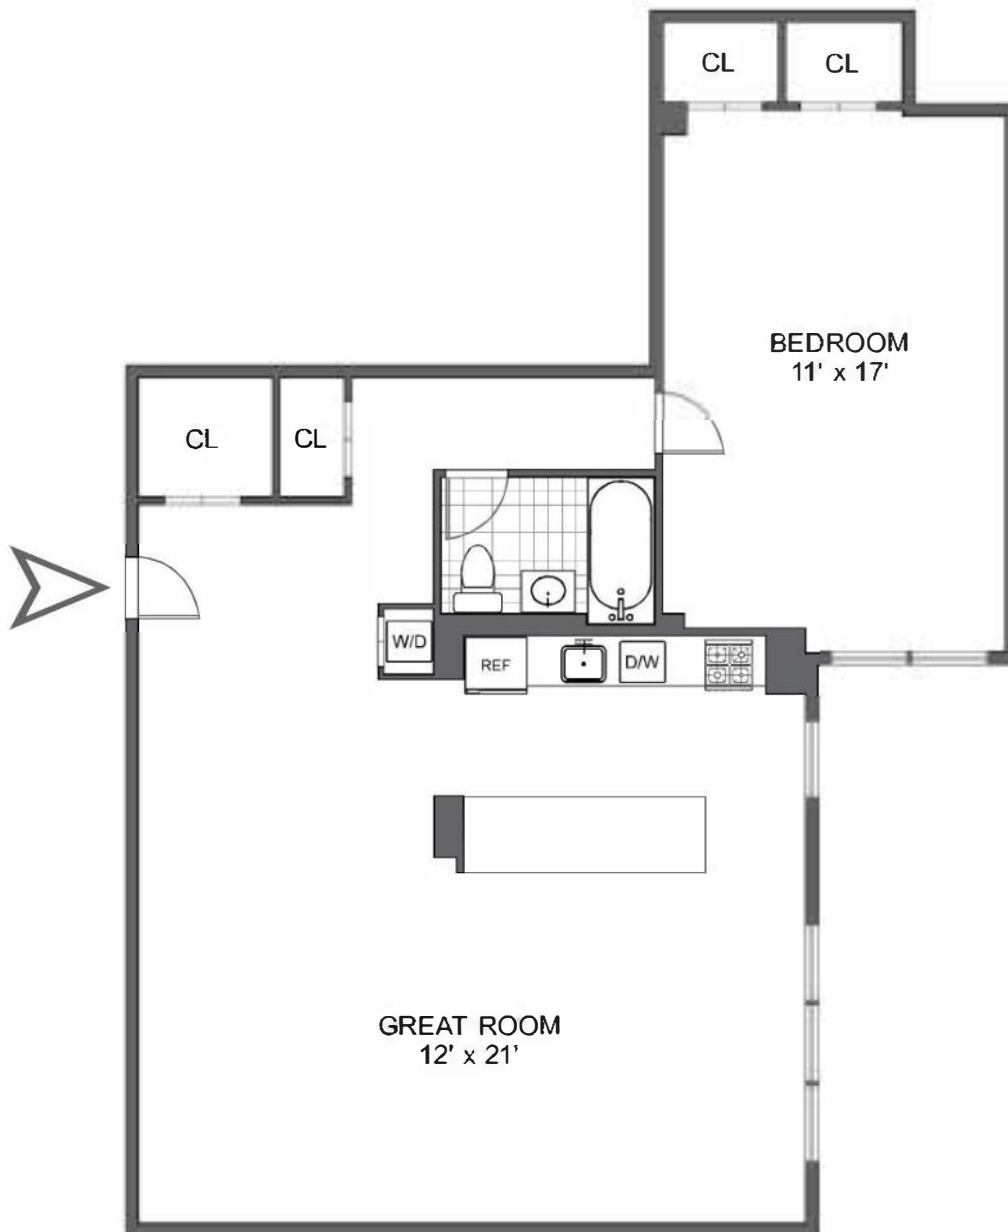

2 BEDROOM/1 BATHROOM/
GREAT ROOM/BALCONY
870 SQ.FT.

LEASING CENTER: 80 PROSPECT STREET, STAMFORD, CT 06901
CALL FOR INFORMATION: (203) 325-3848 www.203LIVING.COM

65 PROSPECT PARK THE H UNIT

1 BEDROOM/1 BATHROOM/GREAT ROOM
750 SQ.FT.

65 PROSPECT PARK THE M UNIT

2 BEDROOM/2 BATHROOM/
GREAT ROOM/BALCONY
1,054 SQ.FT.

LEASING CENTER: 80 PROSPECT STREET, STAMFORD, CT 06901
CALL FOR INFORMATION: (203) 325-3848 www.203LIVING.COM

65 PROSPECT PARK THE N UNIT