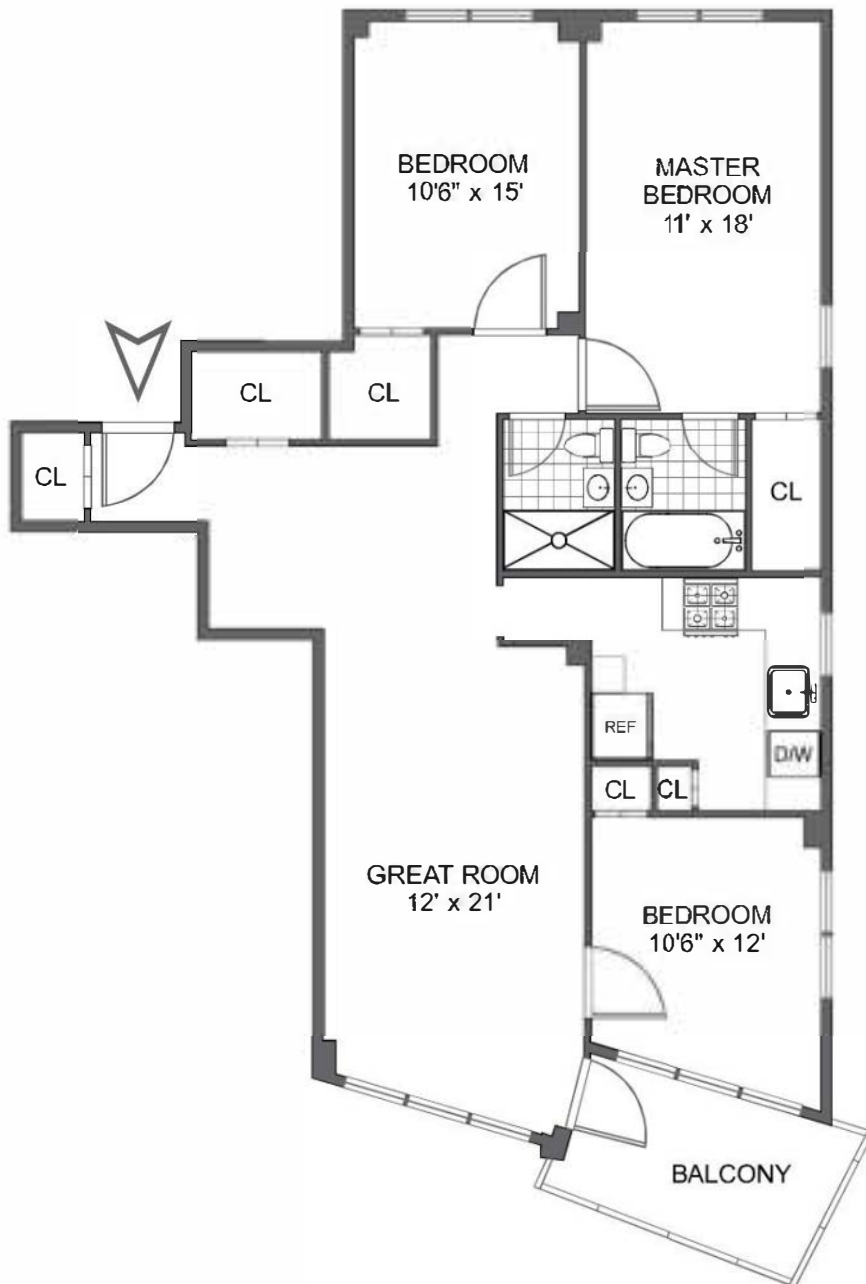

65 PROSPECT PARK THE M UNIT

2 BEDROOM/2 BATHROOM/
GREAT ROOM/BALCONY
1,054 SQ.FT.

LEASING CENTER: 80 PROSPECT STREET, STAMFORD, CT 06901
CALL FOR INFORMATION: (203) 325-3848 www.203LIVING.COM

65 PROSPECT PARK THE N UNIT

2 BEDROOM/2 BATHROOM/
GREAT ROOM/BALCONY
1,163 SQ.FT.

LEASING CENTER: 80 PROSPECT STREET, STAMFORD, CT 06901
CALL FOR INFORMATION: (203) 325-3848 www.203LIVING.COM

65 PROSPECT PARK THE O UNIT

3 BEDROOM/2 BATHROOM/
GREAT ROOM/BALCONY
1,200 SQ.FT.