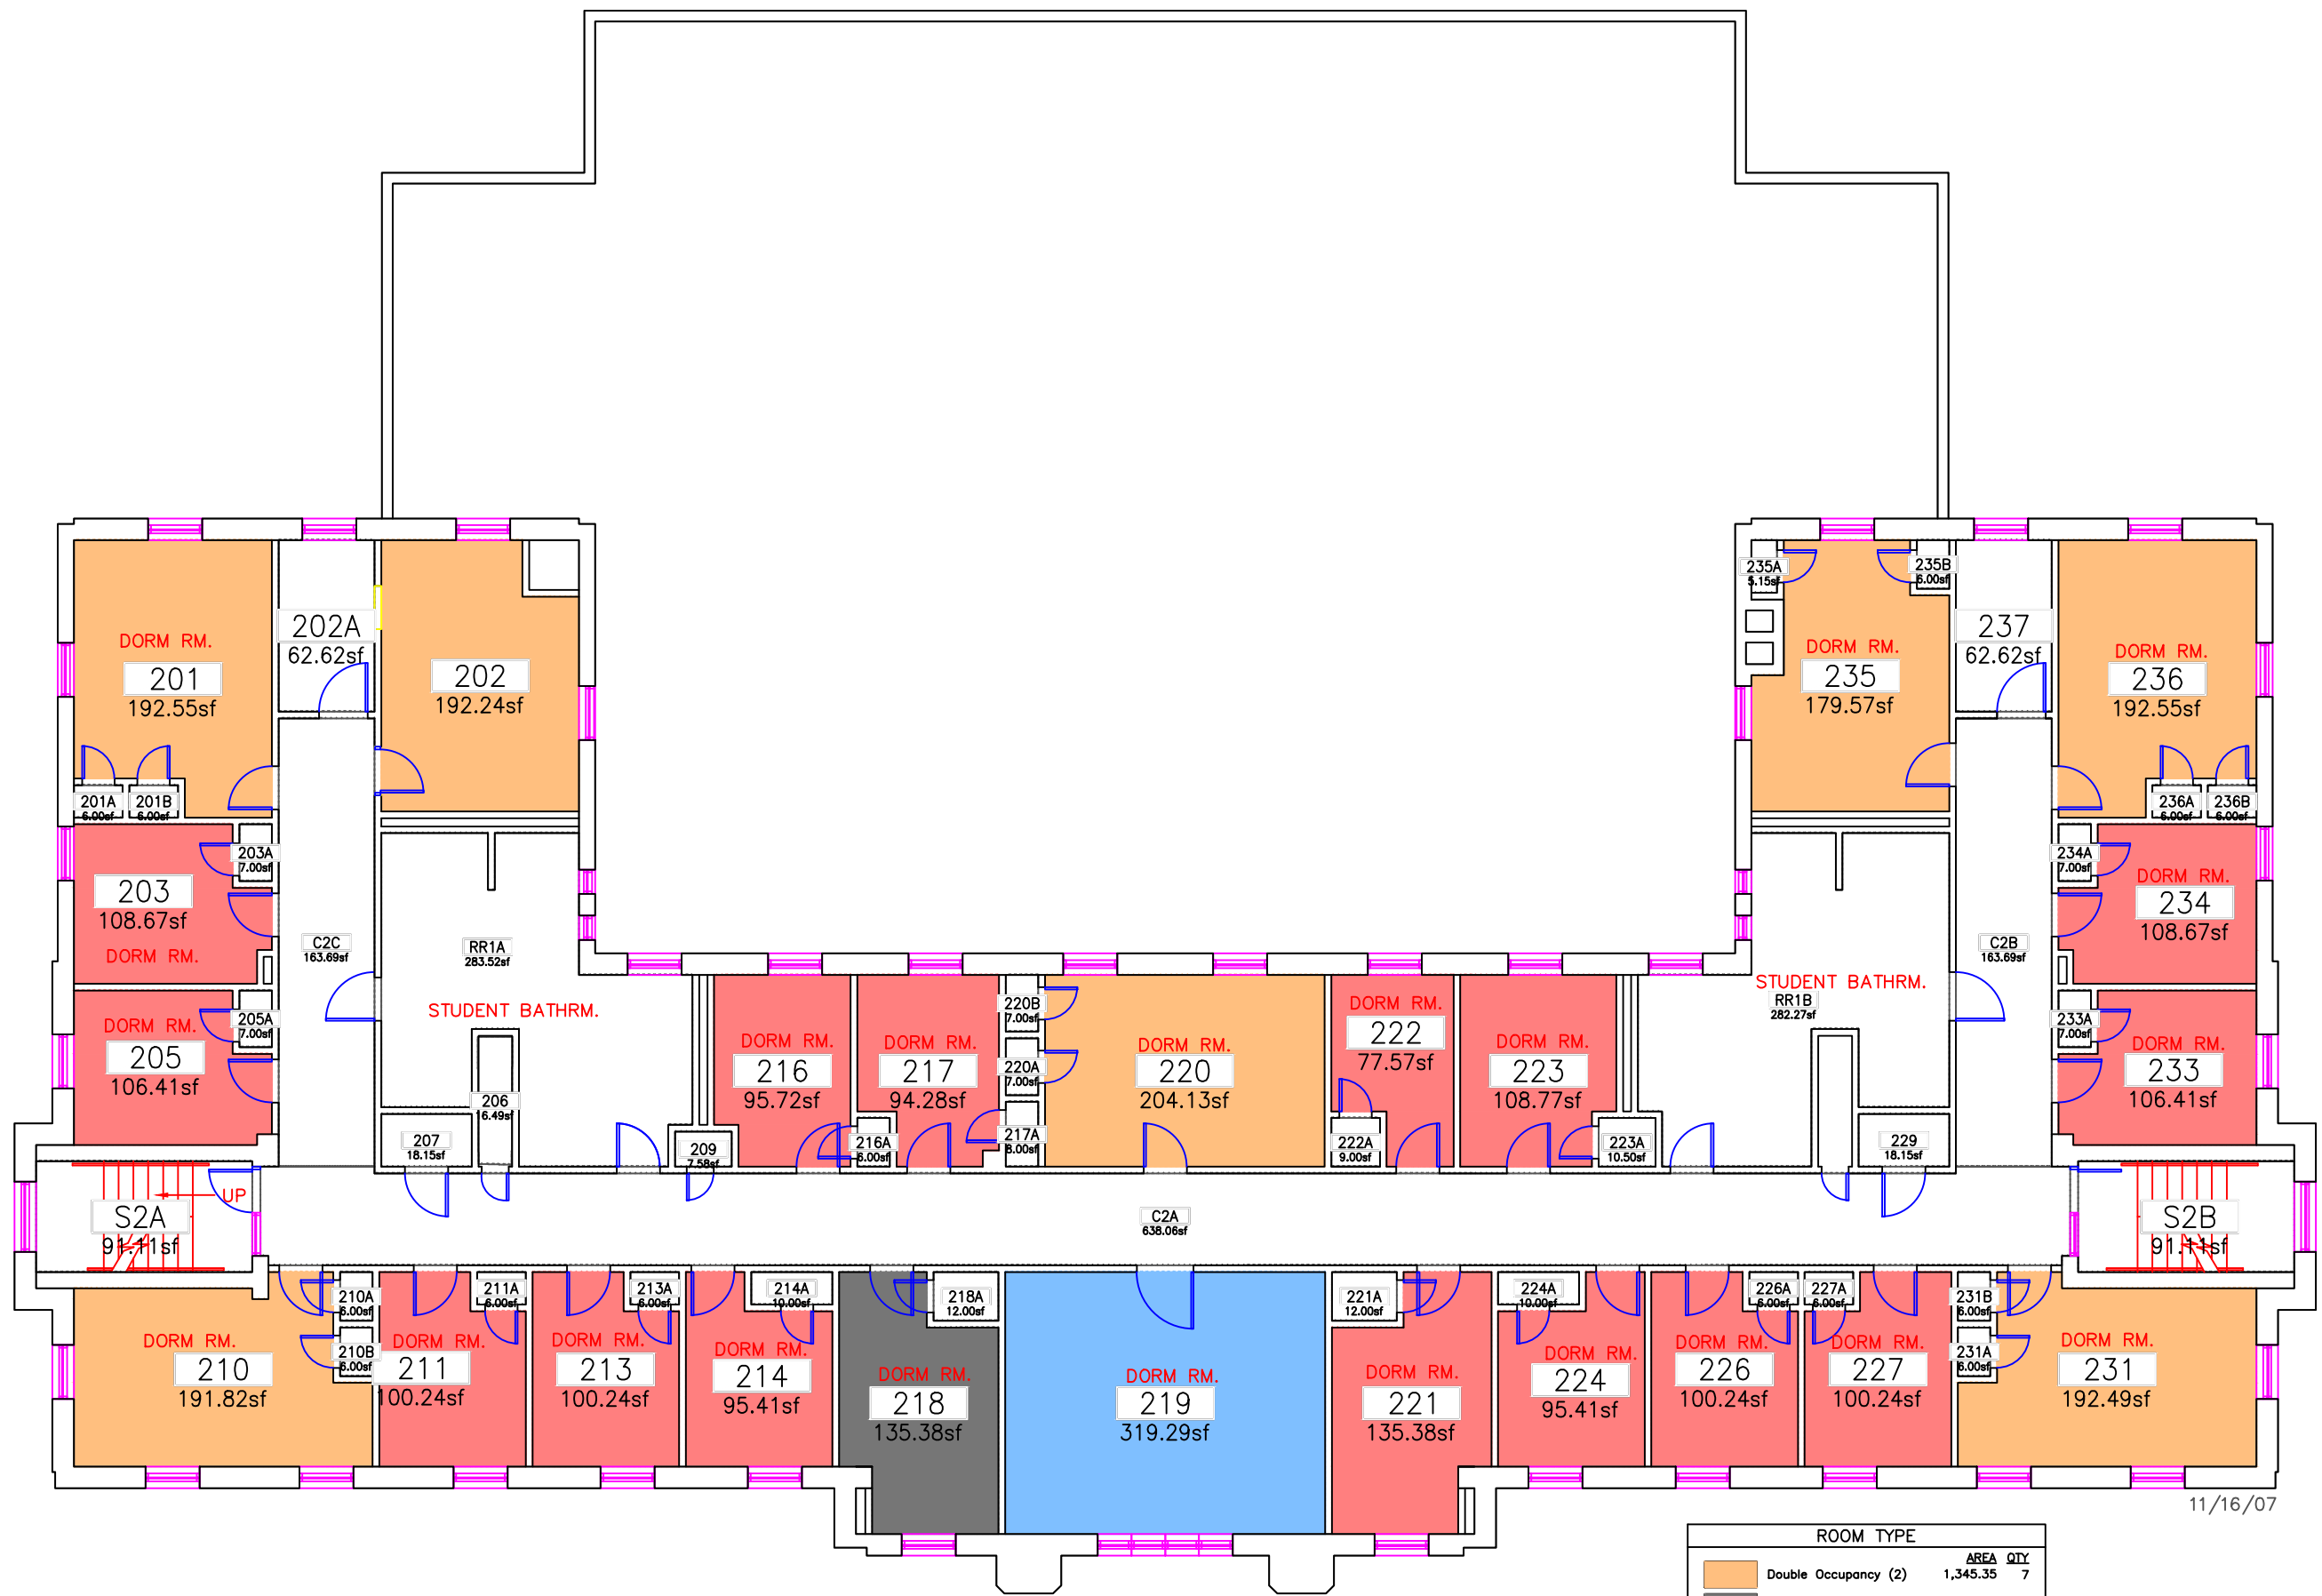

ROOM TYPE		
Double Occupancy (2)	AREA	QTY
	382.53	2
Single Occupancy (1)	648.31	6
TOTAL:	1,030.84	8
GROSS:	11,328.59	

09/22/11
D.Cunningham

University of Connecticut - 0127 Whitney Hall - First Floor

11/16/07

University of Connecticut - 0127 Whitney Hall - Second Floor

ROOM TYPE		
	AREA	QTY
Double Occupancy (2)	1,345.35	7
Resident Assistant (1)	135.38	1
Single Occupancy (1)	1,533.66	15
Triple Occupancy (3)	319.29	1
TOTAL:	3,333.68	24
GROSS:	6,549.94	

11/16/07

ROOM TYPE		AREA	QTY
	Double Occupancy (2)	1,345.35	7
	Resident Assistant (1)	135.38	1
	Single Occupancy (1)	1,533.66	15
	Triple Occupancy (3)	319.29	1
TOTAL:		3,333.68	24
GROSS:		6,549.92	

University of Connecticut - 0127 Whitney Hall - Third Floor