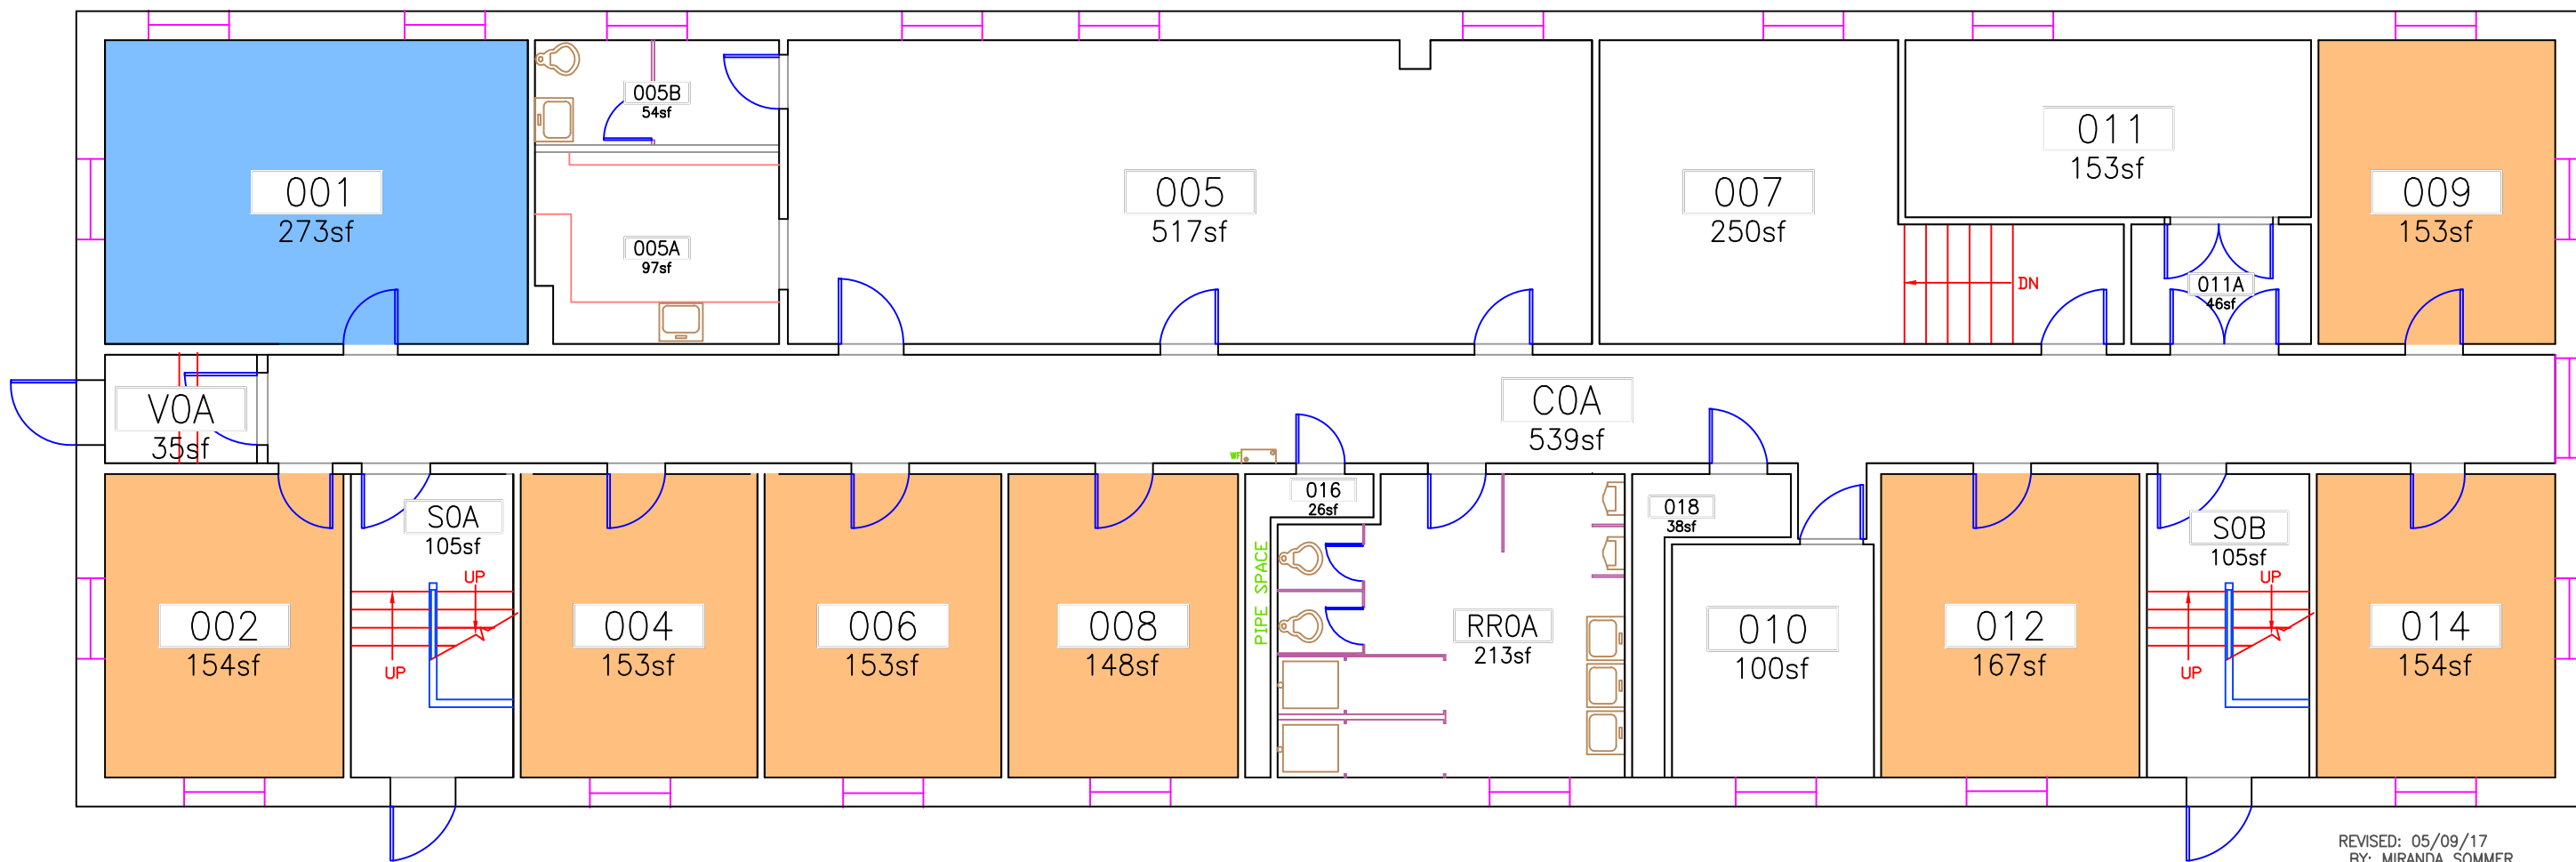

BED TYPE			
		AREA	QTY
	DOUBLE OCCUPANCY (2)	1,082	7
	TRIPLE OCCUPANCY (3)	273	1
TOTAL:		1,355	8
GROSS:		4,241	

0176 UConn Elizabeth Hicks Hall - G

REVISED: 05/09/17
BY: MIRANDA SOMMER

BED TYPE			
		AREA	QTY
	DOUBLE OCCUPANCY (2)	1,436	10
	RESIDENT ASSISTANT	148	1
	SINGLE OCCUPANCY (1)	192	2
TOTAL:		1,776	13
GROSS:		4,241	

0176 UConn Elizabeth Hicks Hall - 01

REVISED: 05/09/17
 BY: MIRANDA SOMMER

BED TYPE			
		AREA	QTY
	DOUBLE OCCUPANCY (2)	1,953	13
	RESIDENT ASSISTANT	148	1
	SINGLE OCCUPANCY (1)	87	1
TOTAL:		2,188	15
GROSS:		4,241	

0176 Uconn Elizabeth Hicks Hall - 02

REVISED: 05/09/17
 BY: MIRANDA SOMMER

BED TYPE			
		AREA	QTY
	DOUBLE OCCUPANCY (2)	2,227	15
	RESIDENT ASSISTANT	148	1
	SINGLE OCCUPANCY (1)	87	1
	TOTAL:	2,462	17
	GROSS:	4,241	