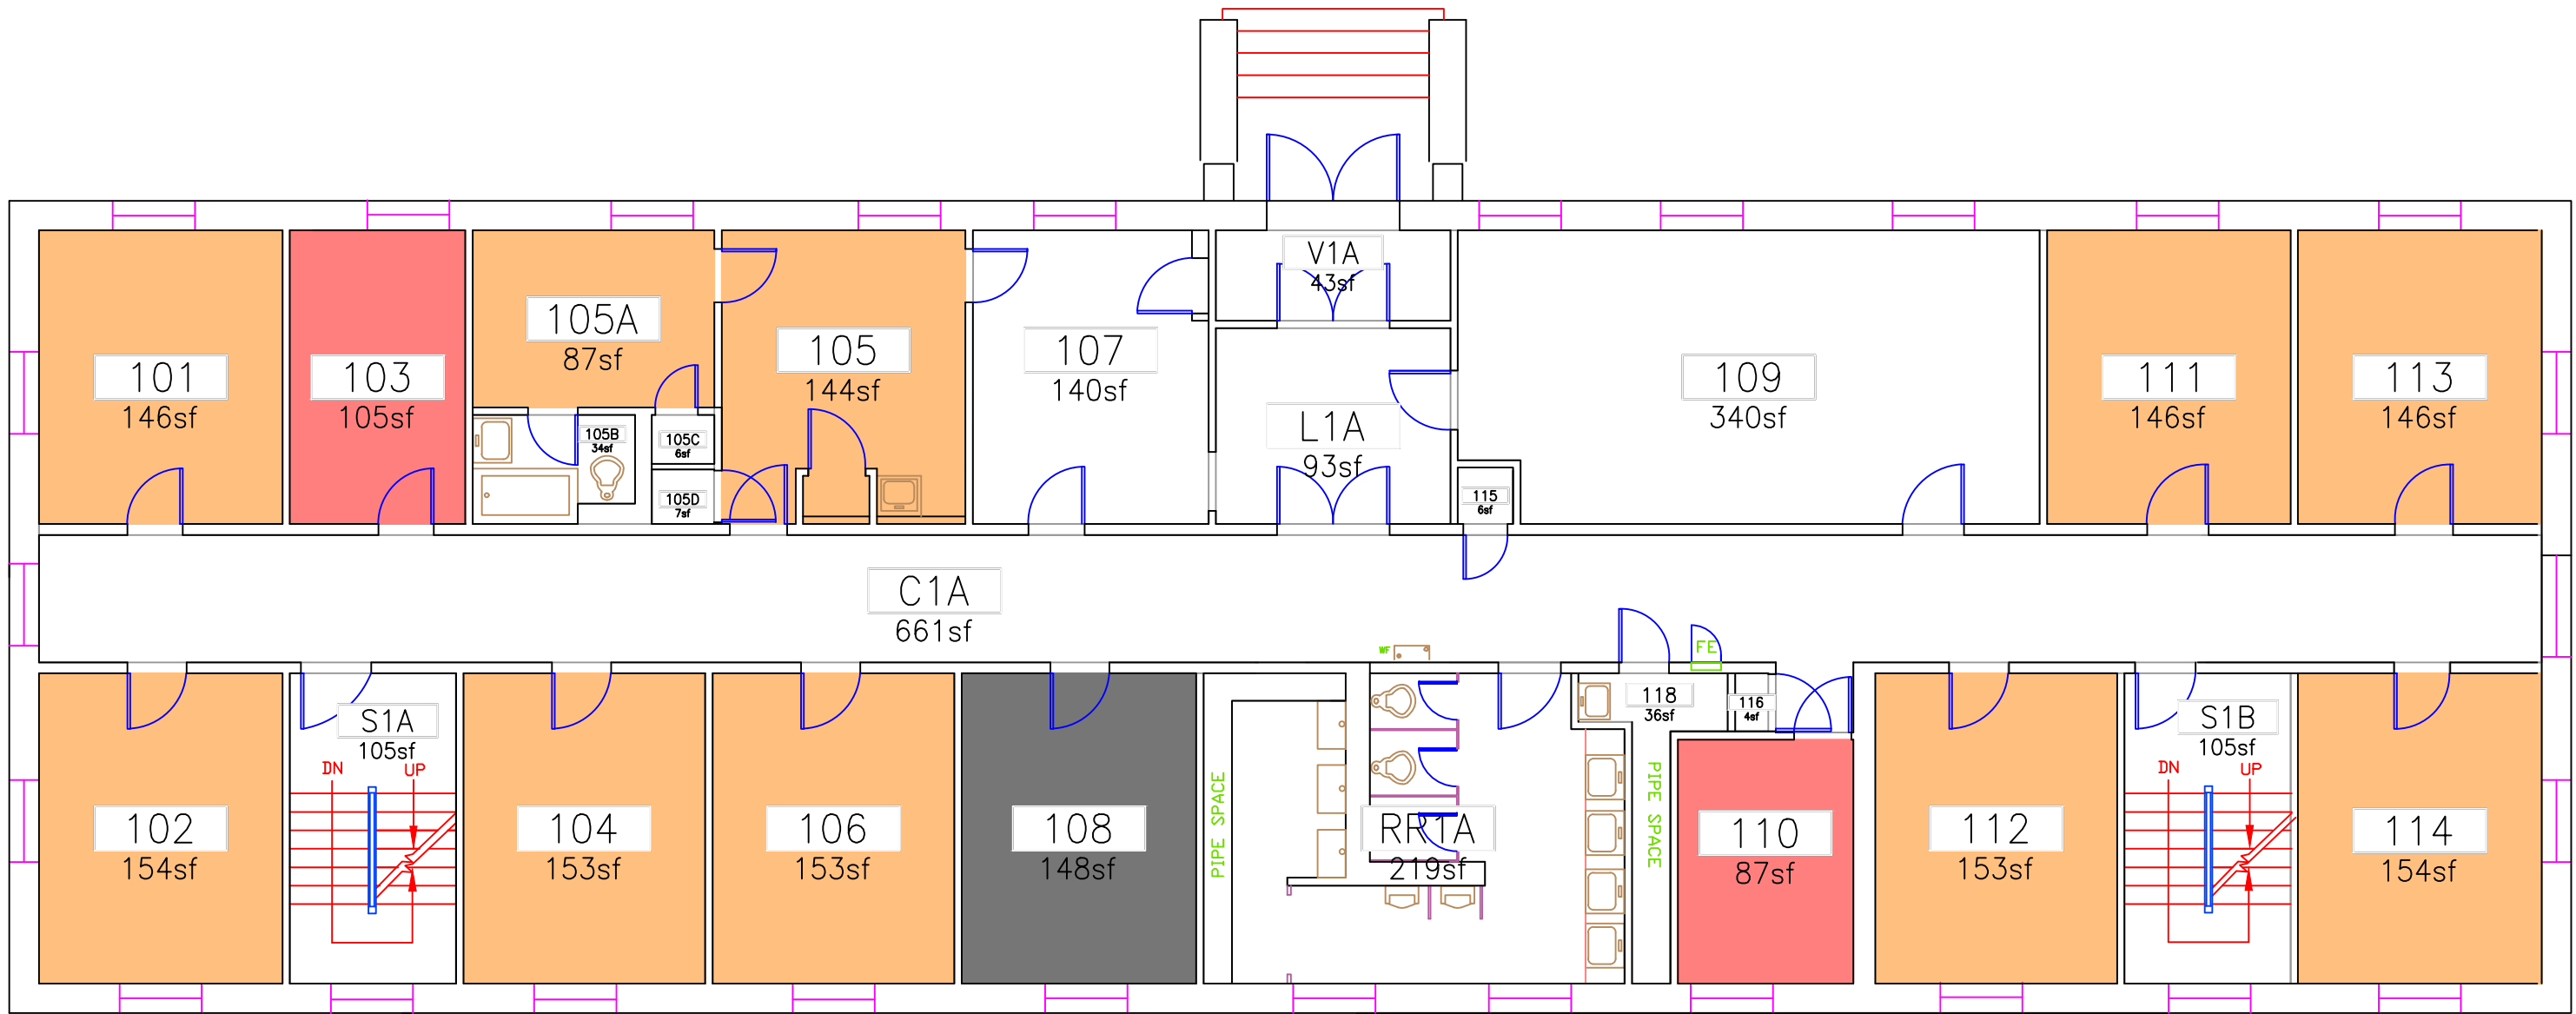

BED TYPE			
		AREA	QTY
	DOUBLE OCCUPANCY (2)	1,082	7
	TRIPLE OCCUPANCY (3)	273	1
TOTAL:		1,355	8
GROSS:		4,241	

0176 UConn Elizabeth Hicks Hall - G

REVISED: 05/09/17
BY: MIRANDA SOMMER

BED TYPE			
		AREA	QTY
	DOUBLE OCCUPANCY (2)	1,436	10
	RESIDENT ASSISTANT	148	1
	SINGLE OCCUPANCY (1)	192	2
TOTAL:		1,776	13
GROSS:		4,241	

0176 UConn Elizabeth Hicks Hall - 01

REVISED: 05/09/17
 BY: MIRANDA SOMMER

BED TYPE			
		AREA	QTY
	DOUBLE OCCUPANCY (2)	1,953	13
	RESIDENT ASSISTANT	148	1
	SINGLE OCCUPANCY (1)	87	1
TOTAL:		2,188	15
GROSS:		4,241	

0176 Uconn Elizabeth Hicks Hall - 02

REVISED: 05/09/17
 BY: MIRANDA SOMMER

BED TYPE			
		AREA	QTY
	DOUBLE OCCUPANCY (2)	2,227	15
	RESIDENT ASSISTANT	148	1
	SINGLE OCCUPANCY (1)	87	1
	TOTAL:	2,462	17
	GROSS:	4,241	