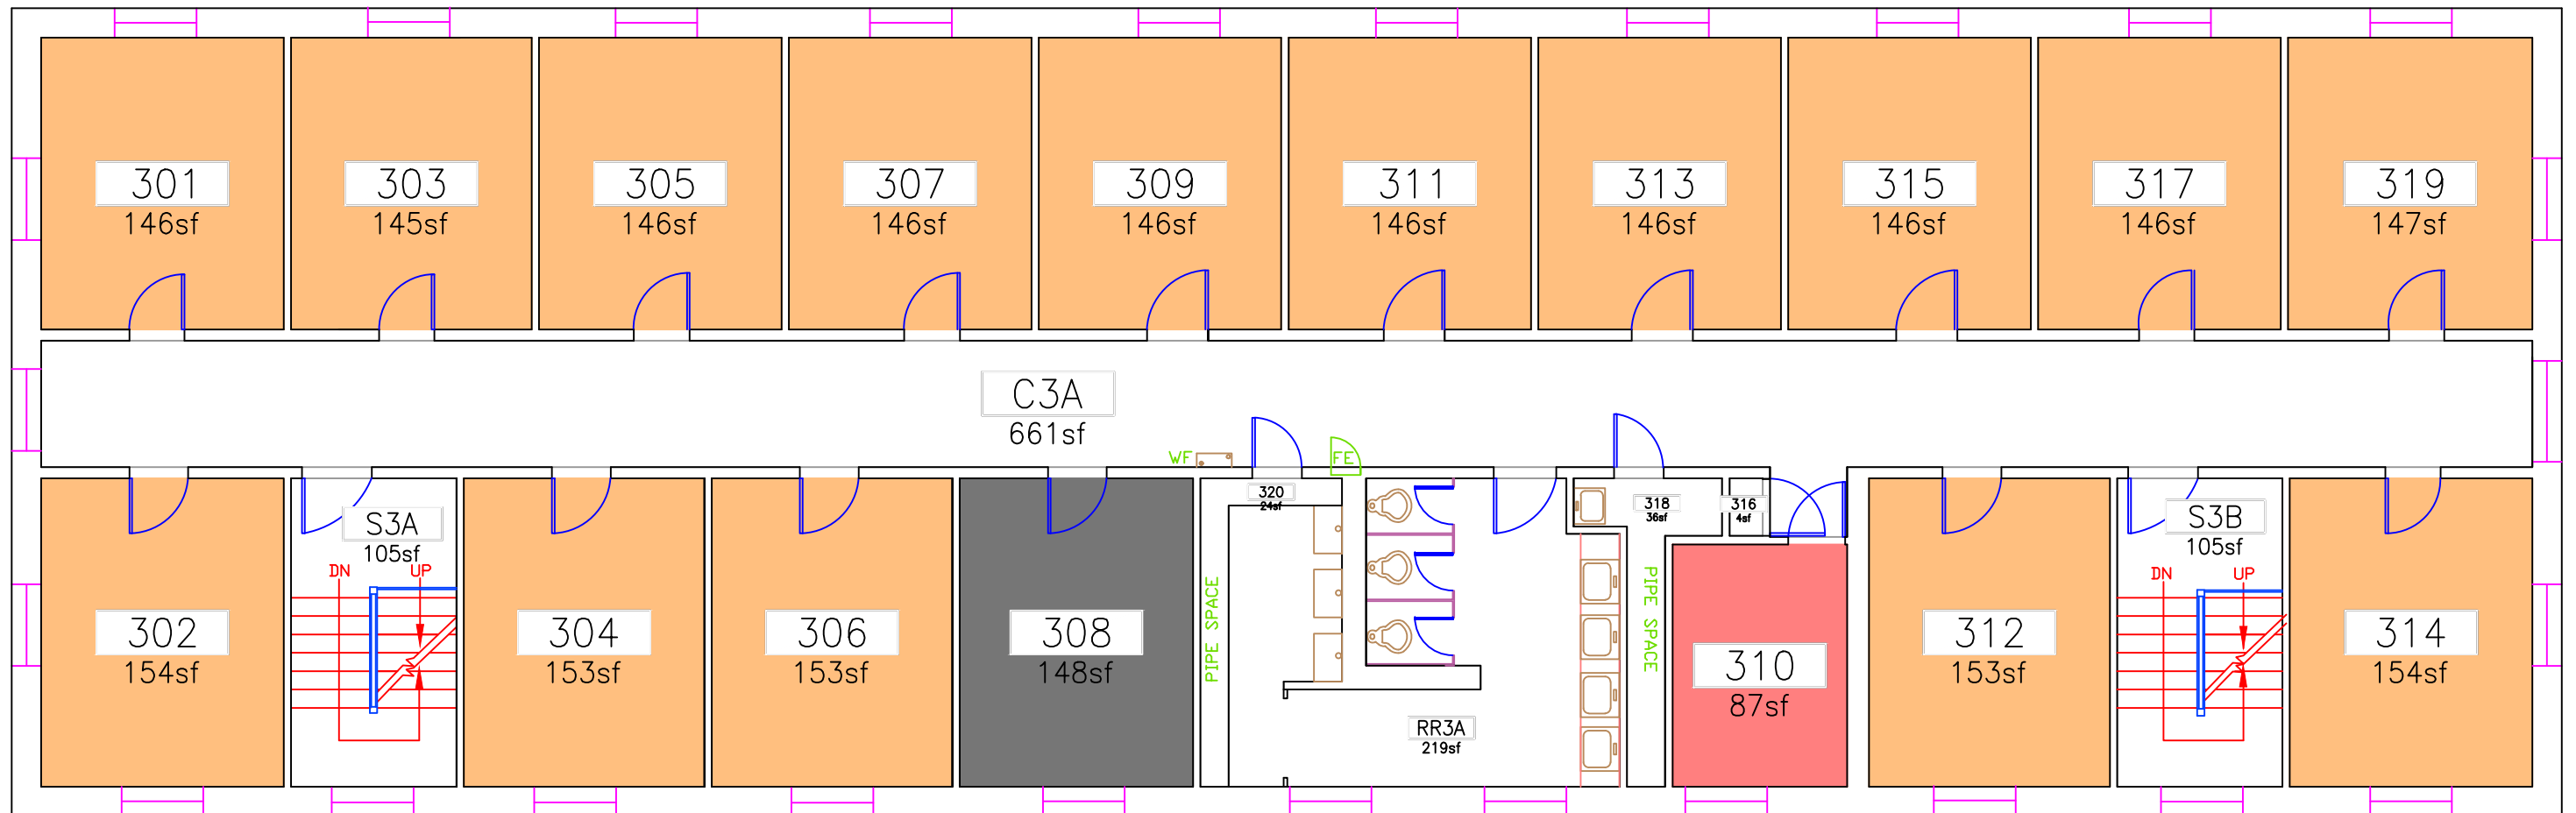

BED TYPE			
		AREA	QTY
	DOUBLE OCCUPANCY (2)	1,082	7
	TRIPLE OCCUPANCY (3)	273	1
TOTAL:		1,355	8
GROSS:		4,241	

0176 UConn Elizabeth Hicks Hall - G

REVISED: 05/09/17
BY: MIRANDA SOMMER

BED TYPE			
		AREA	QTY
	DOUBLE OCCUPANCY (2)	1,436	10
	RESIDENT ASSISTANT	148	1
	SINGLE OCCUPANCY (1)	192	2
TOTAL:		1,776	13
GROSS:		4,241	

0176 UConn Elizabeth Hicks Hall - 01

REVISED: 05/09/17
 BY: MIRANDA SOMMER

BED TYPE			
		AREA	QTY
	DOUBLE OCCUPANCY (2)	1,953	13
	RESIDENT ASSISTANT	148	1
	SINGLE OCCUPANCY (1)	87	1
TOTAL:		2,188	15
GROSS:		4,241	

0176 Uconn Elizabeth Hicks Hall - 02

REVISED: 05/09/17
 BY: MIRANDA SOMMER

BED TYPE			
		AREA	QTY
	DOUBLE OCCUPANCY (2)	2,227	15
	RESIDENT ASSISTANT	148	1
	SINGLE OCCUPANCY (1)	87	1
	TOTAL:	2,462	17
	GROSS:	4,241	