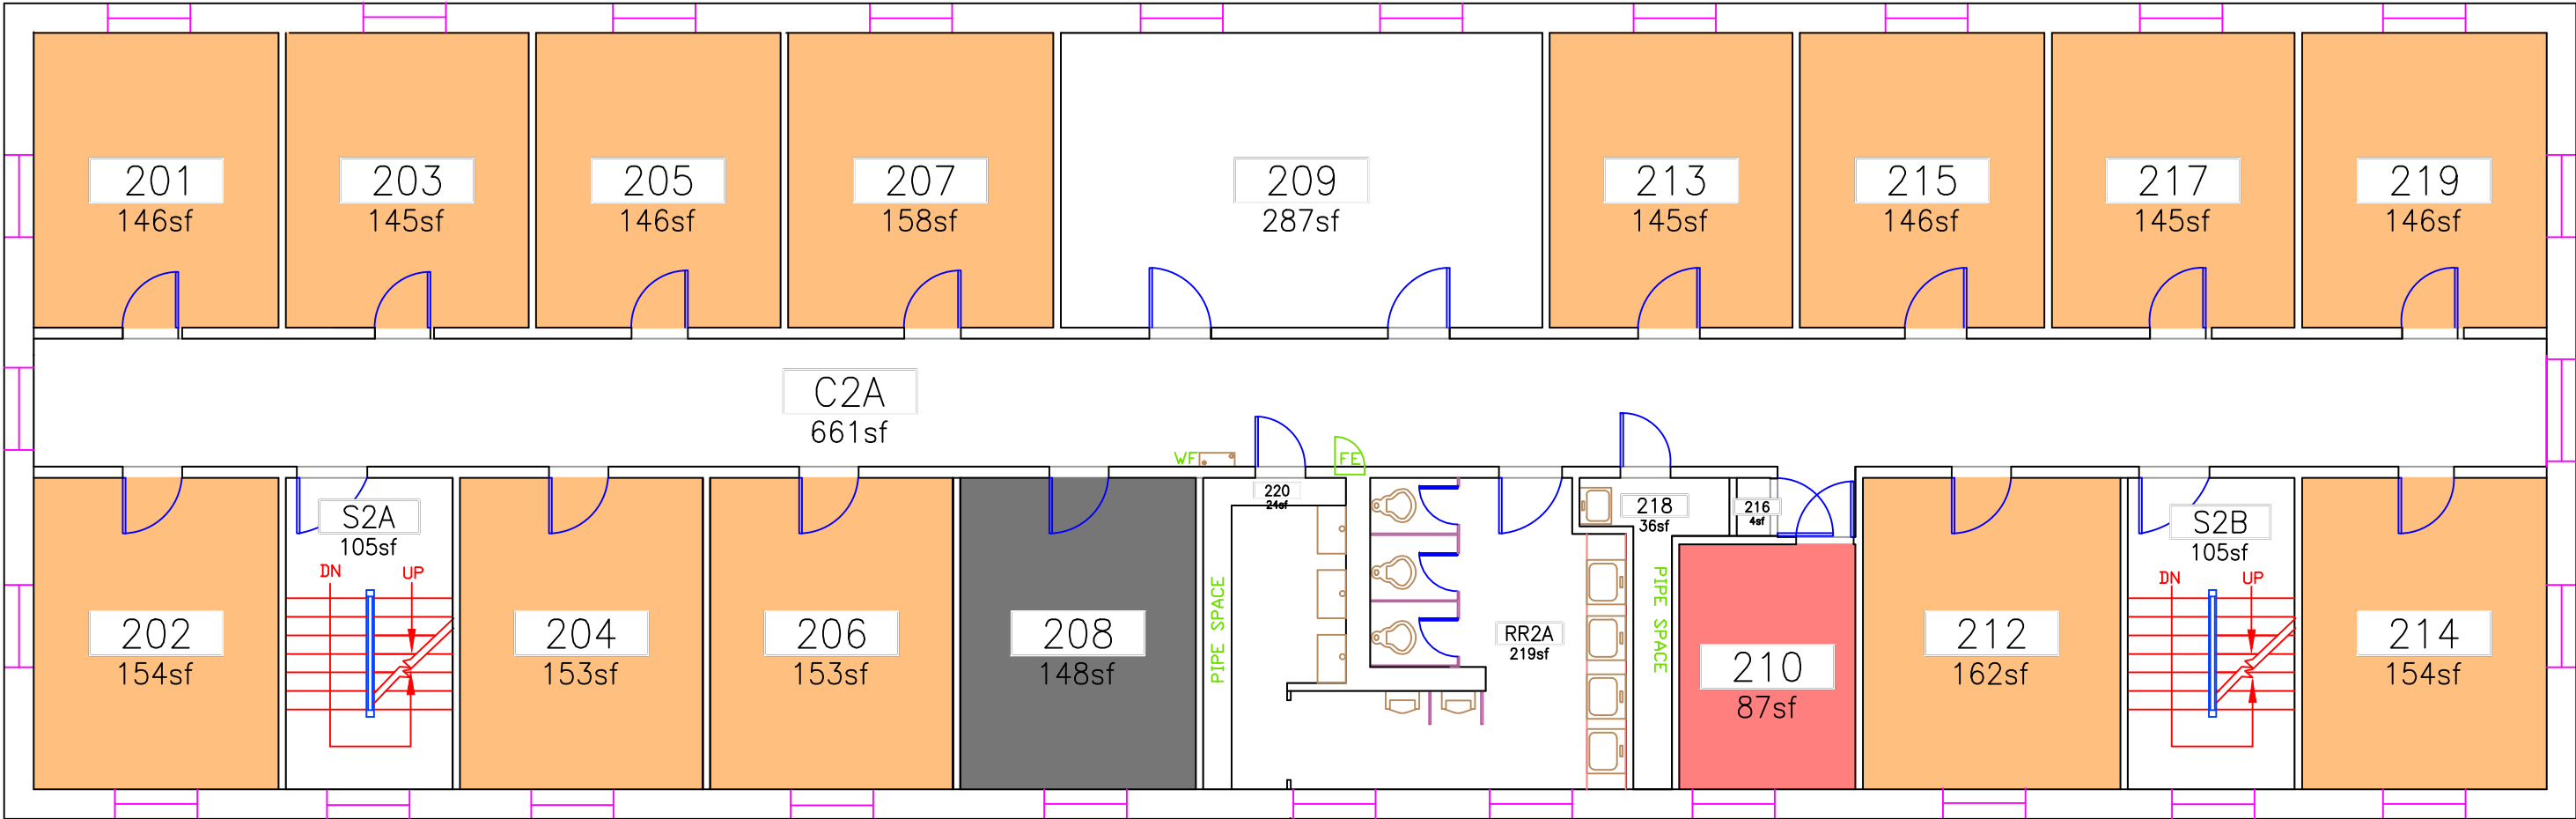

BED TYPE			
		AREA	QTY
	DOUBLE OCCUPANCY (2)	1,082	7
	TRIPLE OCCUPANCY (3)	273	1
TOTAL:		1,355	8
GROSS:		4,241	

0176 UConn Elizabeth Hicks Hall - G

REVISED: 05/09/17
BY: MIRANDA SOMMER

BED TYPE			
		AREA	QTY
	DOUBLE OCCUPANCY (2)	1,436	10
	RESIDENT ASSISTANT	148	1
	SINGLE OCCUPANCY (1)	192	2
TOTAL:		1,776	13
GROSS:		4,241	

0176 UConn Elizabeth Hicks Hall - 01

REVISED: 05/09/17
 BY: MIRANDA SOMMER

BED TYPE			
		AREA	QTY
	DOUBLE OCCUPANCY (2)	1,953	13
	RESIDENT ASSISTANT	148	1
	SINGLE OCCUPANCY (1)	87	1
TOTAL:		2,188	15
GROSS:		4,241	

0176 Uconn Elizabeth Hicks Hall - 02

REVISED: 05/09/17
 BY: MIRANDA SOMMER

BED TYPE			
		AREA	QTY
	DOUBLE OCCUPANCY (2)	2,227	15
	RESIDENT ASSISTANT	148	1
	SINGLE OCCUPANCY (1)	87	1
	TOTAL:	2,462	17
	GROSS:	4,241	