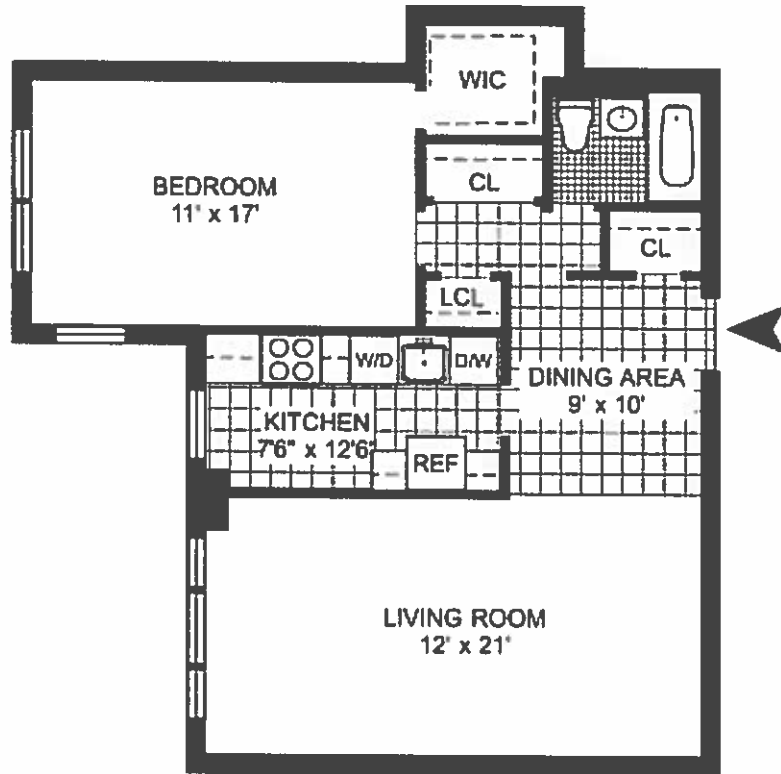

# THE E UNIT

1 BEDROOM/1 BATH  
775 SQ.FT.

# THE M UNIT

2 BEDROOM/2 BATH/TERRACE  
1,054 SQ.FT.